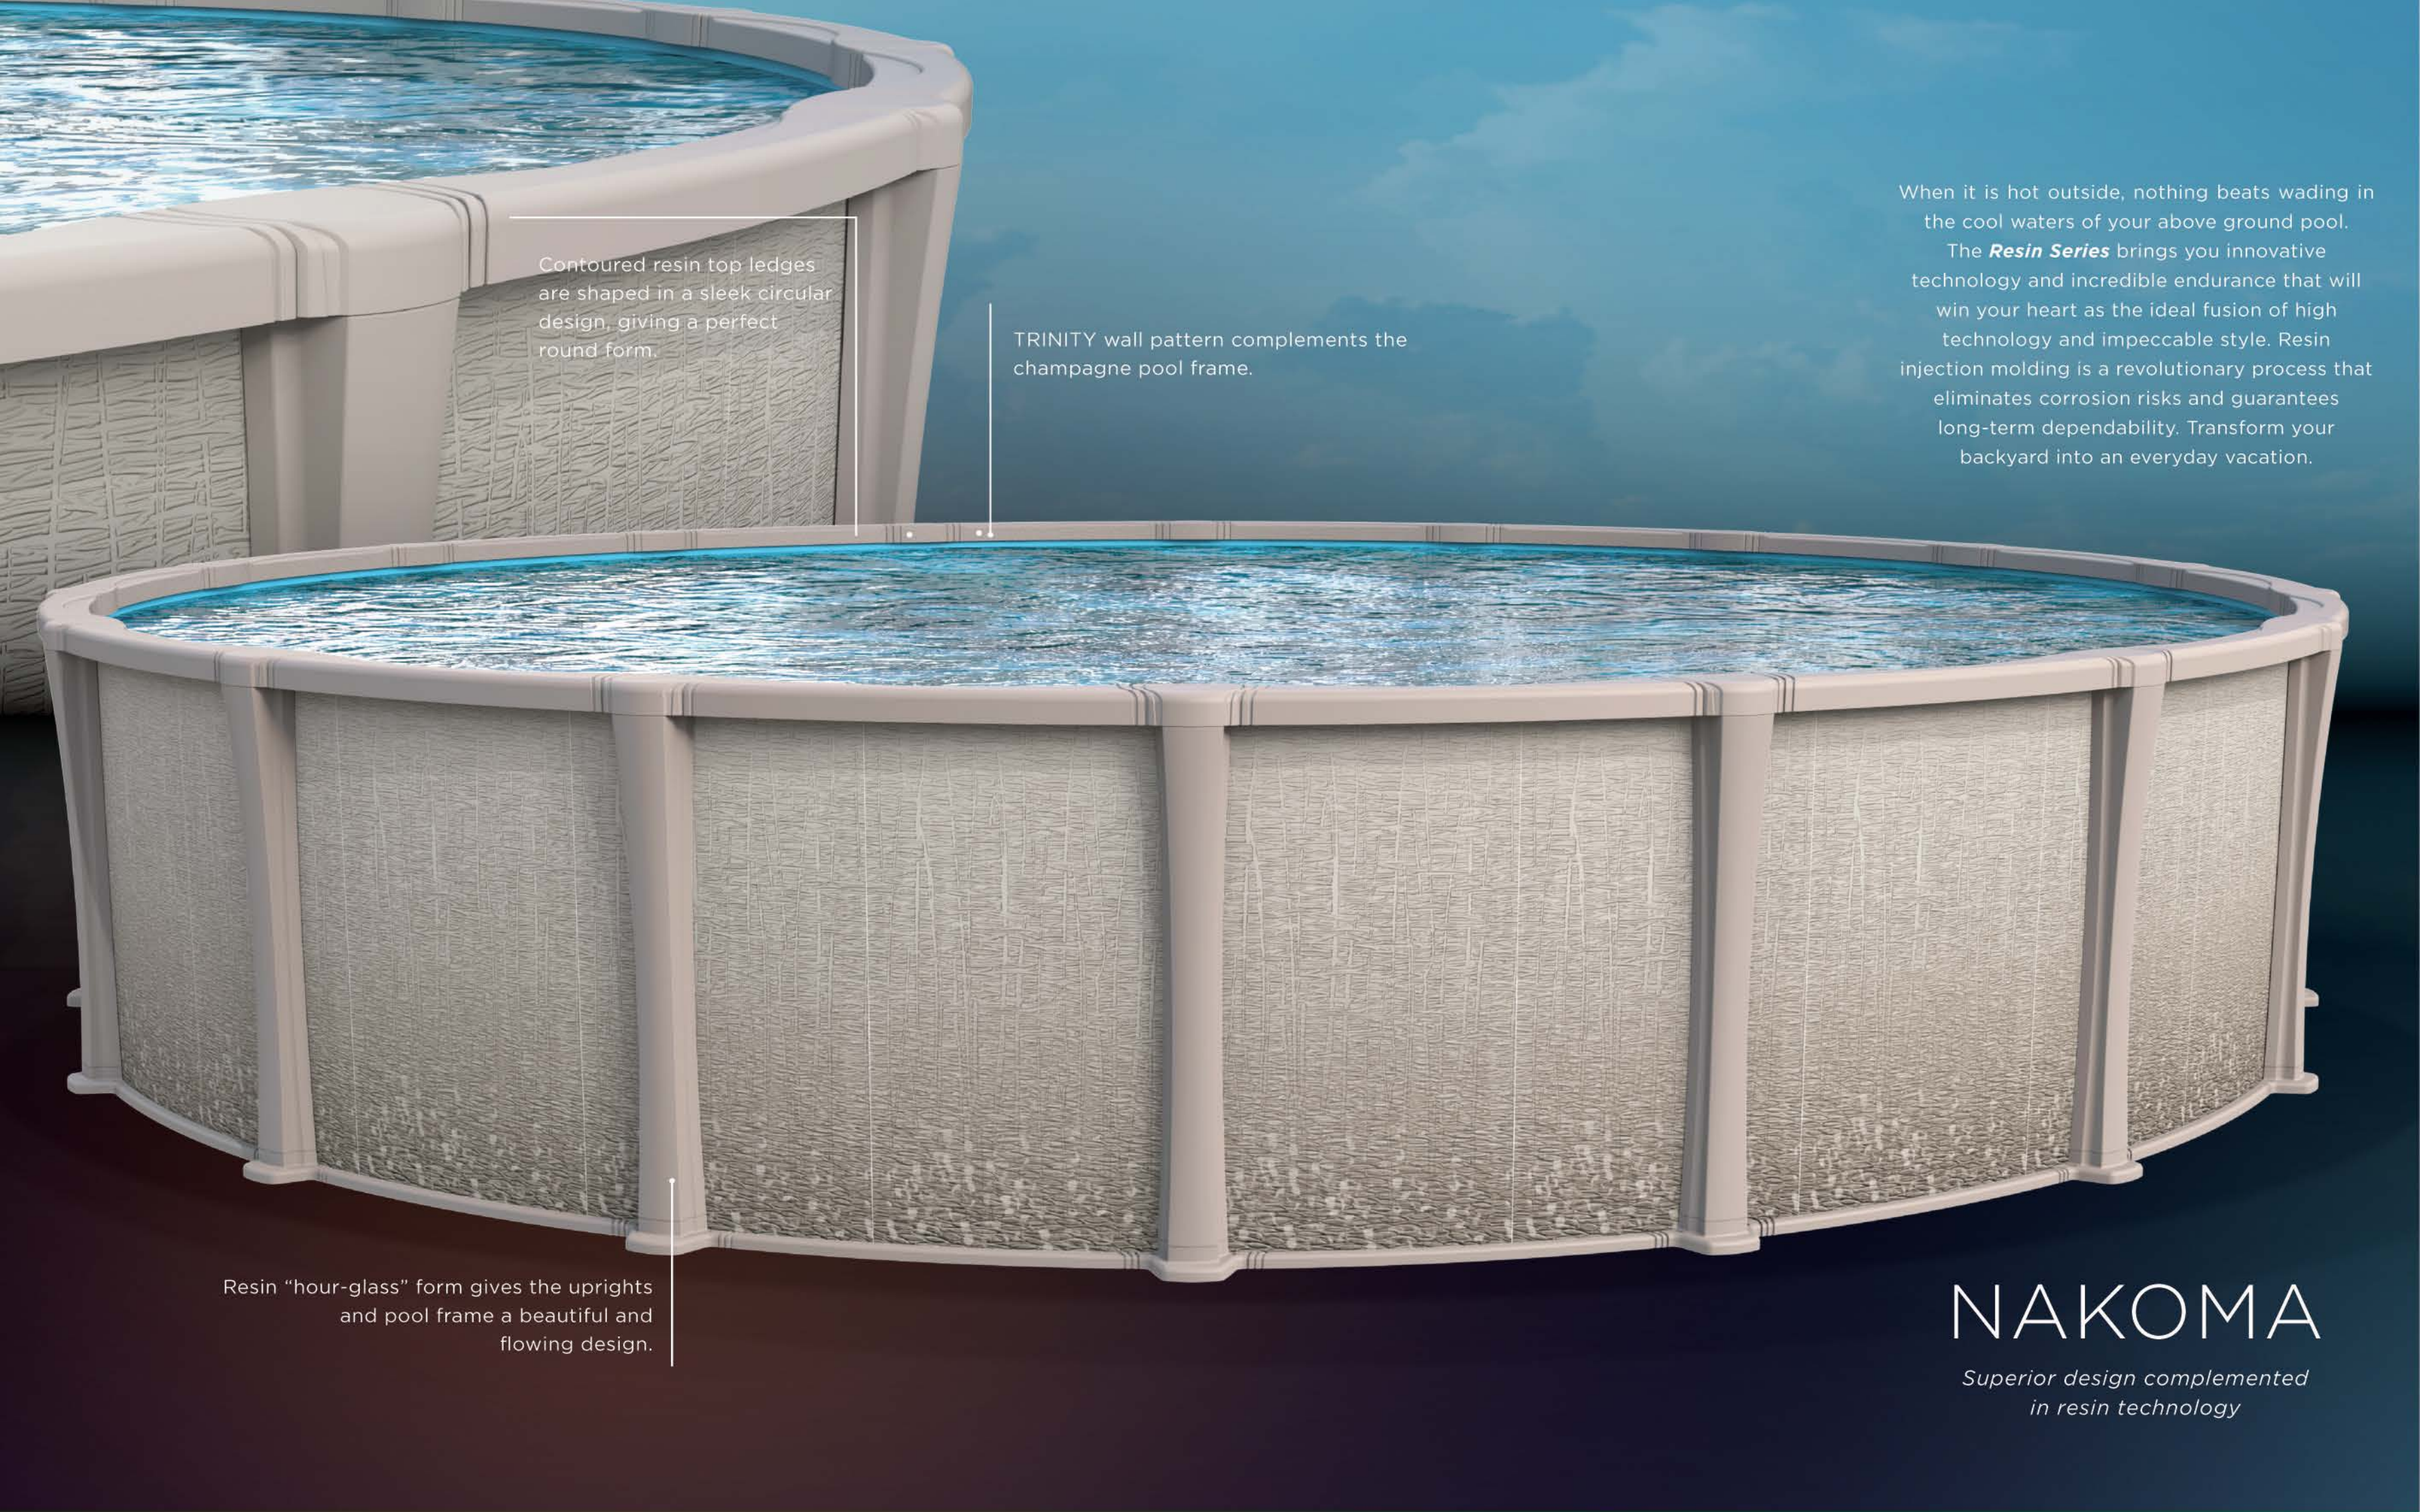

### Oval

54" Height

15' x 26' 15' x 30' 18' x 33' 18' x 40'

### Resin Series

- Unique Synflex high impact resin "Hour-glass" top ledge
- Unique Synflex high impact resin "Hour-glass" upright
- Trinity wall pattern triple coated for durability
- Heavy corrugated wall with superior coatings
- Stainless steel hardware
- Exclusive Interlocking Injection-molded top and bottom system
- Snap together patented exclusive frame
- Easy set installation
- Snap-in, no hardware construction
- Space saver system for oval pools  
-enjoy your pool without losing your yard

Contoured resin top ledges are shaped in a sleek circular design, giving a perfect round form.

TRINITY wall pattern complements the champagne pool frame.

Resin "hour-glass" form gives the uprights and pool frame a beautiful and flowing design.